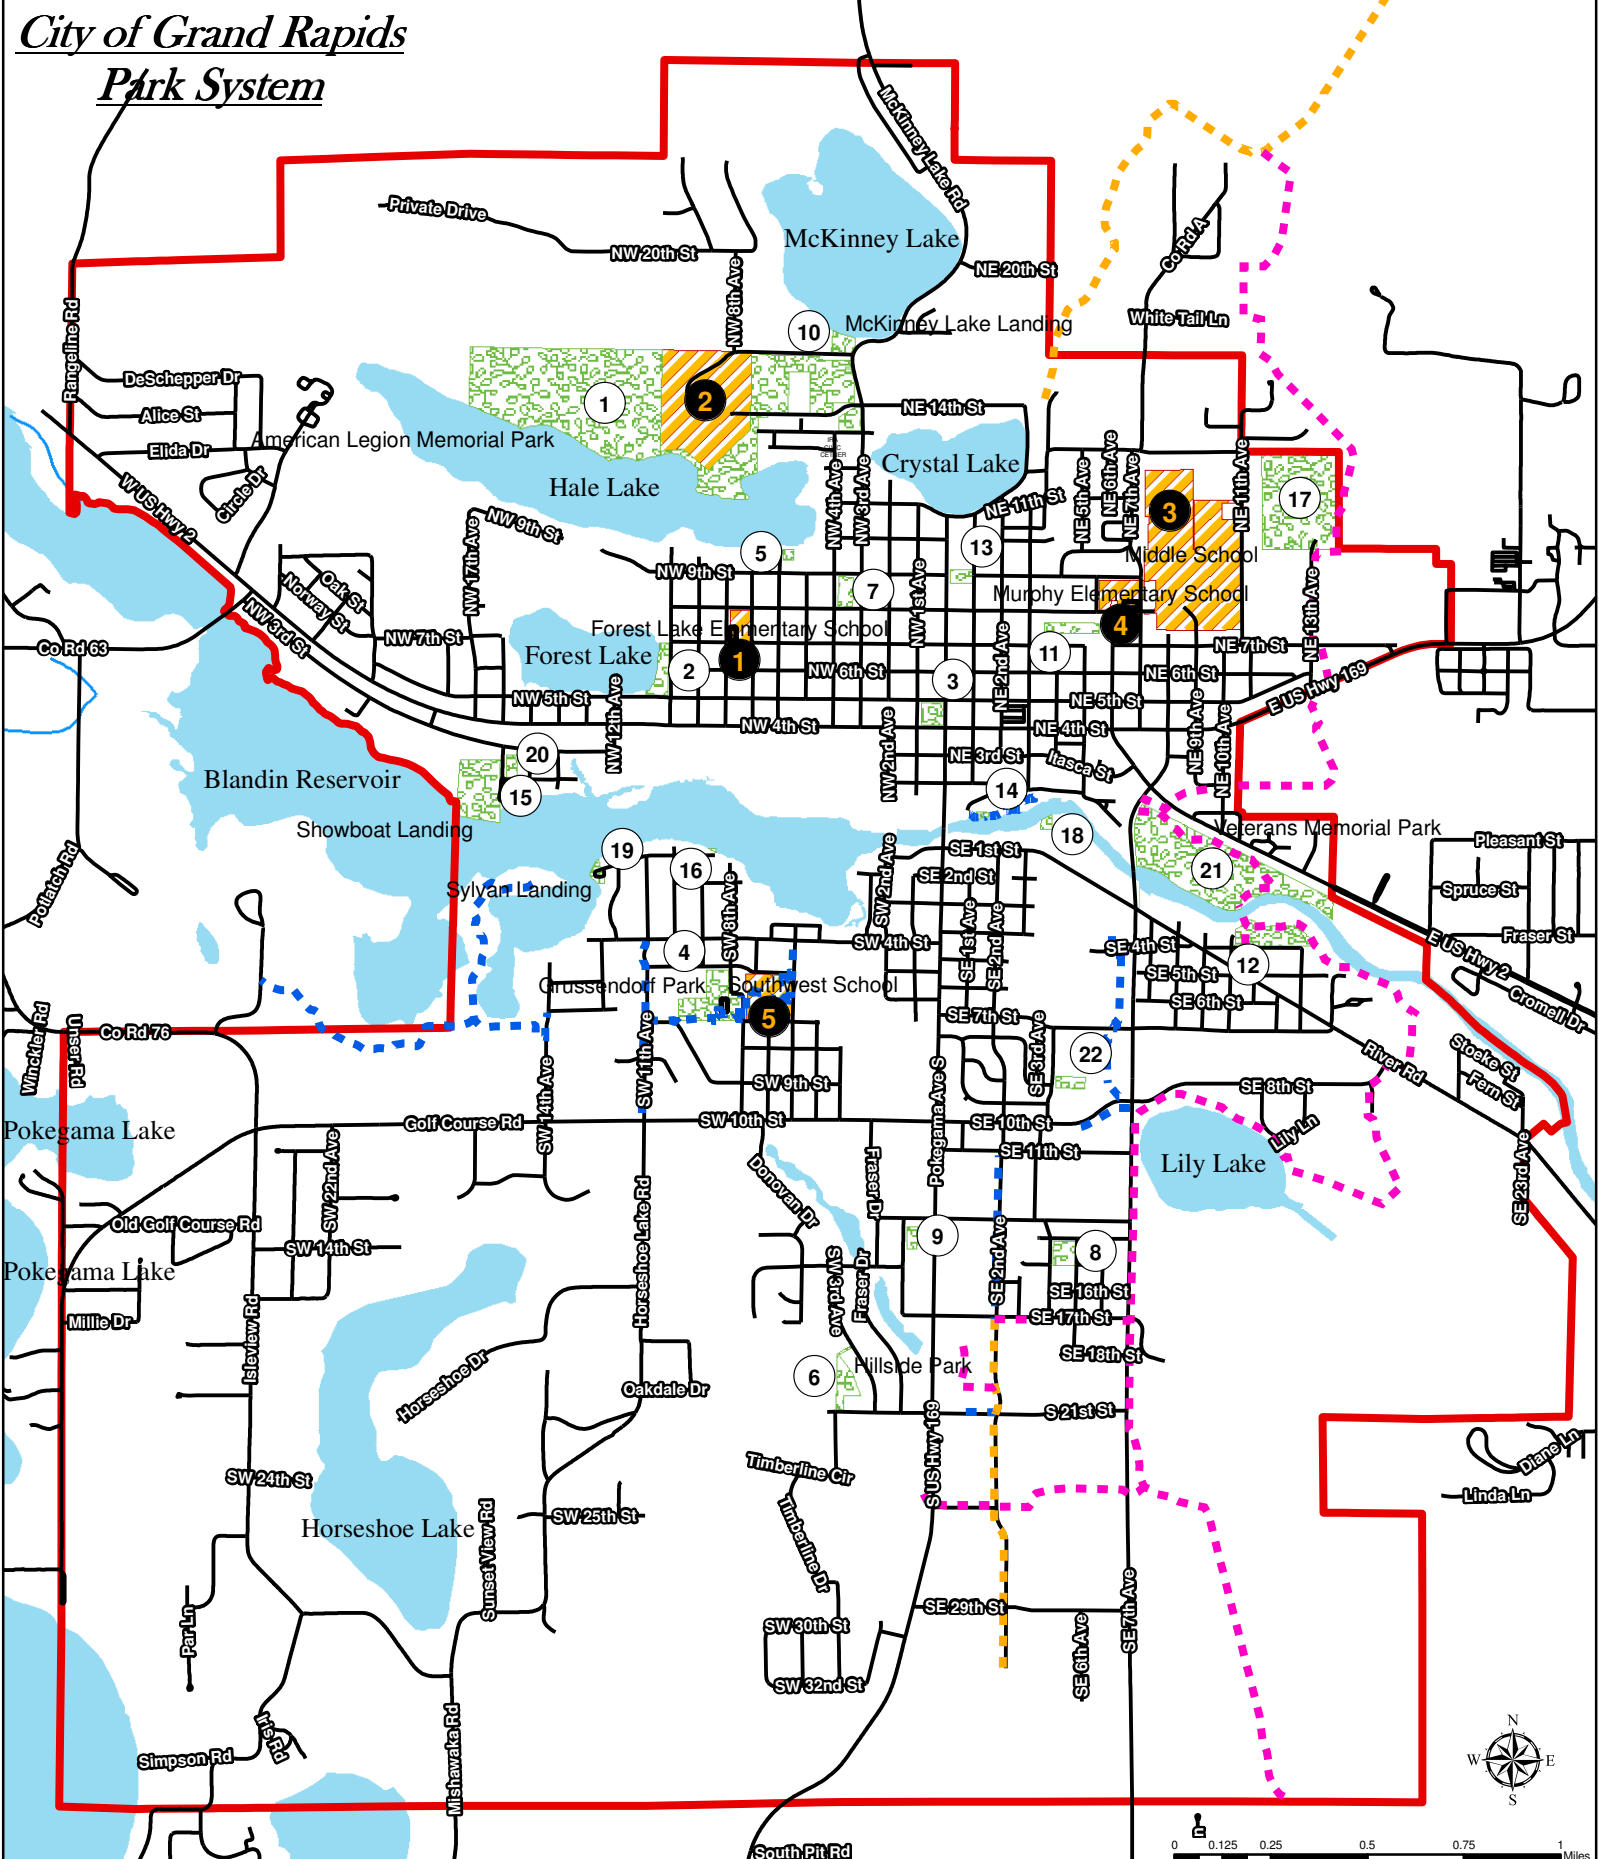

# City of Grand Rapids

## Park System

| Legend                             |                                   |                            |                        |                             |                                   |                               |
|------------------------------------|-----------------------------------|----------------------------|------------------------|-----------------------------|-----------------------------------|-------------------------------|
| <b>Streets</b><br>—                | <b>Parks</b><br>[Green Area]      | 6 - Hillside Park          | 12 - Oakland Park      | 18 - Steamboat Landing      | <b>Schools</b><br>[Yellow Box]    | <b>Trails</b><br>[Blue Line]  |
| <b>City Limits</b><br>[Red Line]   | 1 - American Legion Memorial Park | 7 - Lost Creek Park        | 13 - Old Middle School | 19 - Sylvan Landing         | 1 - Forest Lake Elementary School | [Blue Line] Public Use        |
| <b>Hockey Rinks</b><br>[Black Box] | 2 - Blandin Beach                 | 8 - Maplewood Park         | 14 - River Front Trail | 20 - Syndicate Park         | 2 - Grand Rapids High School      | [Yellow Line] Multi-Purpose   |
|                                    | 3 - Central School                | 9 - McGowans Park          | 15 - Showboat Landing  | 21 - Veterans Memorial Park | 3 - Middle School                 | [Pink Dashed Line] Snowmobile |
|                                    | 4 - Grussendorf Park              | 10 - McKinney Lake Landing | 16 - Skogabo Park      | 22 - Willow Park            | 4 - Murphy Elementary School      |                               |
|                                    | 5 - Hale Lake Landing             | 11 - Newtons Sliding Hill  | 17 - Sports Complex    |                             | 5 - Southwest School              |                               |